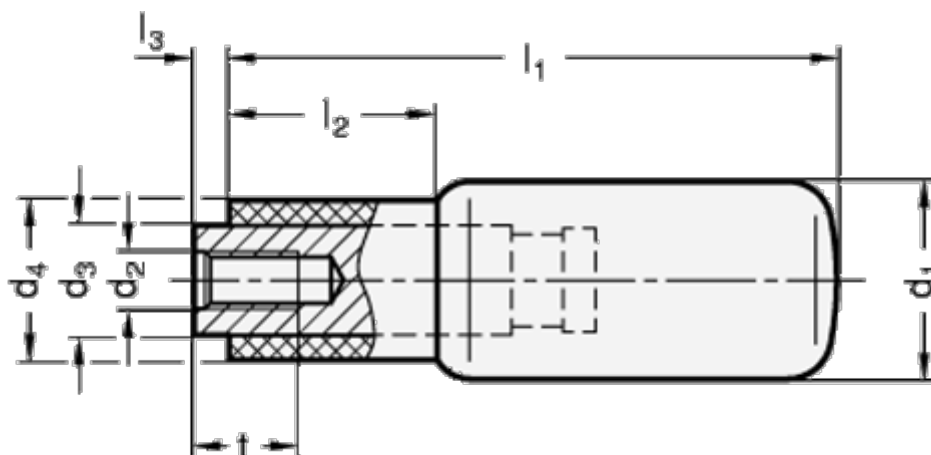

Article number: 201751426

Description: E+G Revolving handle with female thread
GN 798.2-KT-25-M8

Measures

d1 = 25
d2 = M8
d3 = 16
d4 = 20.0
l1 = 84.0
l2 = 16
l3 = 2.5
t = 14